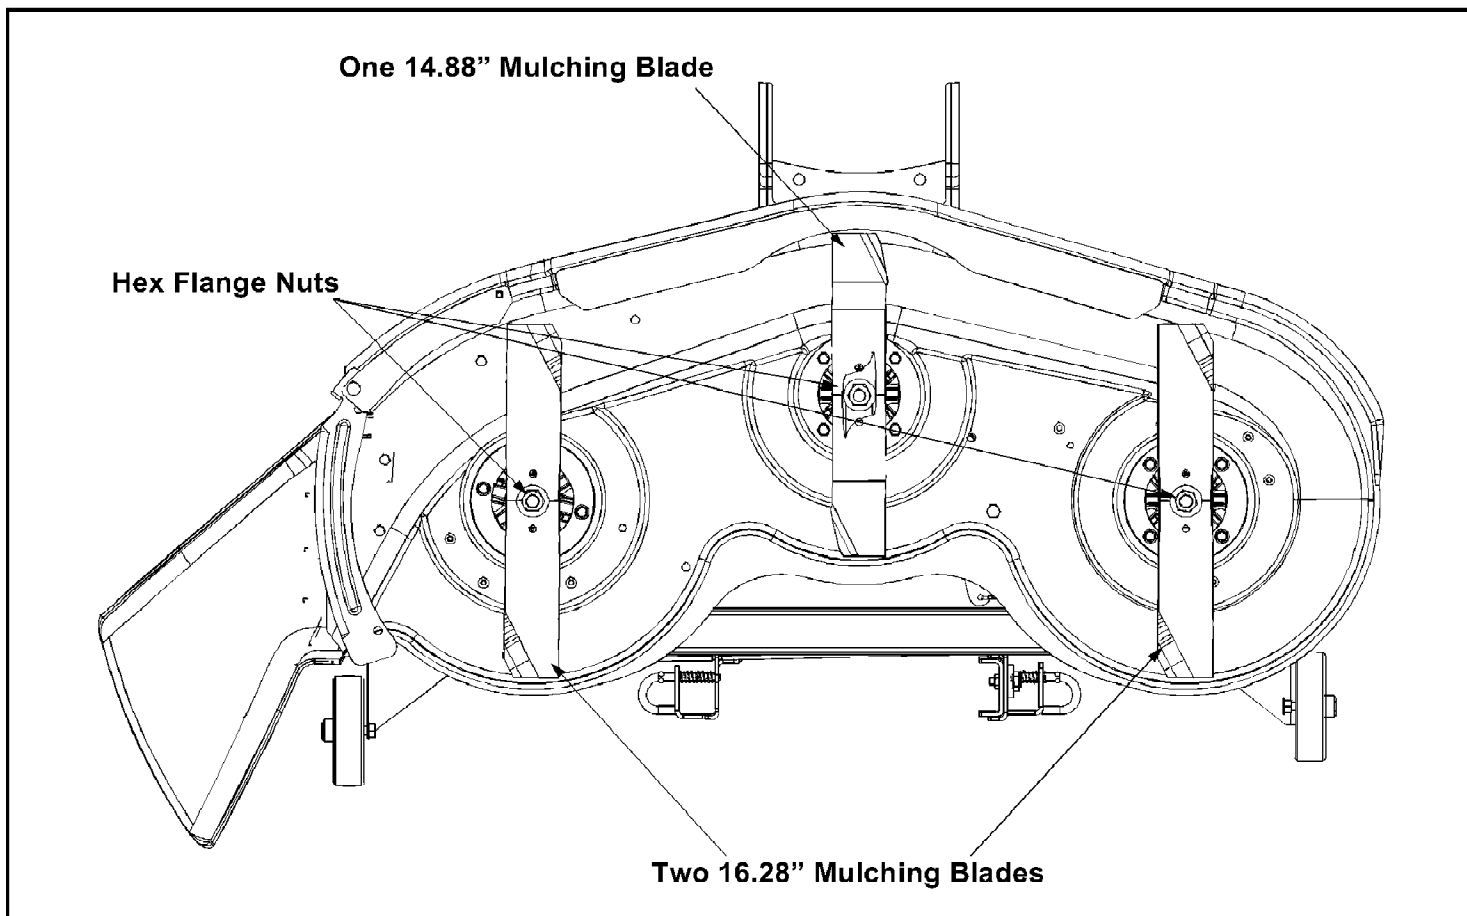

Before beginning installation, remove all parts from the carton to make sure everything is present. Carton contents are listed below. Part numbers are shown in parentheses.

190-118-000 Mulch Kit (2008)  
General Assembly 118

Page 2 of 2

Ref #	Part Number	Qty	S/P/F	Description
	731-1636	1		One Mulch Plug
	742-0611	1	S	Two 16.28" Mulching Blades
	742-0612	1	S	One 14.88" Mulching Blade
	710-0578	1	/P	One Machine Screw, 1/4"
	712-3087	1	/P	One Plastic Wing Nut, 1/4"
	712-3006	1	/P	One Hex Nut, 1/4"
	736-0173	1	/P	One Flat Washer